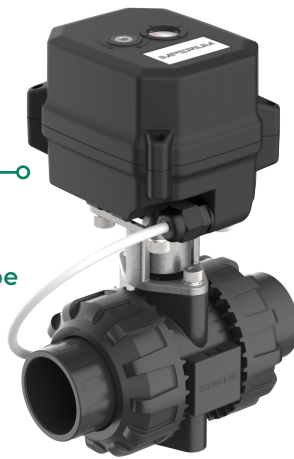

PRO VALVE

The Pro models are a larger more robust valve meant for recipe selection, master valves and high demand nutrient control. They are also offered in larger sizes than the zone valves.

ELEVATE YOUR IRRIGATION

IMPERIUM

CONTROLS

ZONE VALVE

The Zone valves are meant to replace diaphragm solenoid valves for zone control in cultivation rooms.

VALVES AT A GLANCE

Follow us on Instagram @imperiumcontrols

	PRO	ZONE
COMPATIBLE WITH		
Growlink DC Powered PIC Controller	X	X
Growlink AC Powered PIC Controller, Connect Controller, All Commercial Growlink Core UL Panels	✓	✓
Trolmaster OA6-24 Control Module w/ Hydro X	X	✓
Trolmaster OAT-24 Control Module w/ Hydro X Pro	✓	✓
Dilution Solutions, Rainbird, Toro, Open Sprinkler, Rhythm, Agrowtek and many other 24V sprinkler timers	✓	✓
POWER REQUIREMENTS		
24V AC/DC	✓	✓
DURABILITY		
Tested to 70,000 Cycles	✓	X
Tested to 95,000 Cycles	X	✓
Corrosion Resistant PVC Internals	✓	✓
KEY FEATURES		
Full Port Ball Valve, No Flow Restriction	✓	✓
EPDM Seals	✓	✓
No Water Hammer	✓	✓
Position Indicator	✓	✓
NPT Threaded Connection	✓	✓
Auto Return Capacitor	✓	✓
IP67 Rated	✓	✓
Two Wire Control	✓	✓
No Minimum Runtime	X	✓
Low Power Demand	X	✓
Socket and Threaded Connections Included	✓	X
Built-In Unions for Easy Valve Removal or Replacement	✓	X
Built-In Allen Wrench to Manually Open or Close the Valve	✓	X
Adjustable from Normally Closed to Normally Open	✓	X